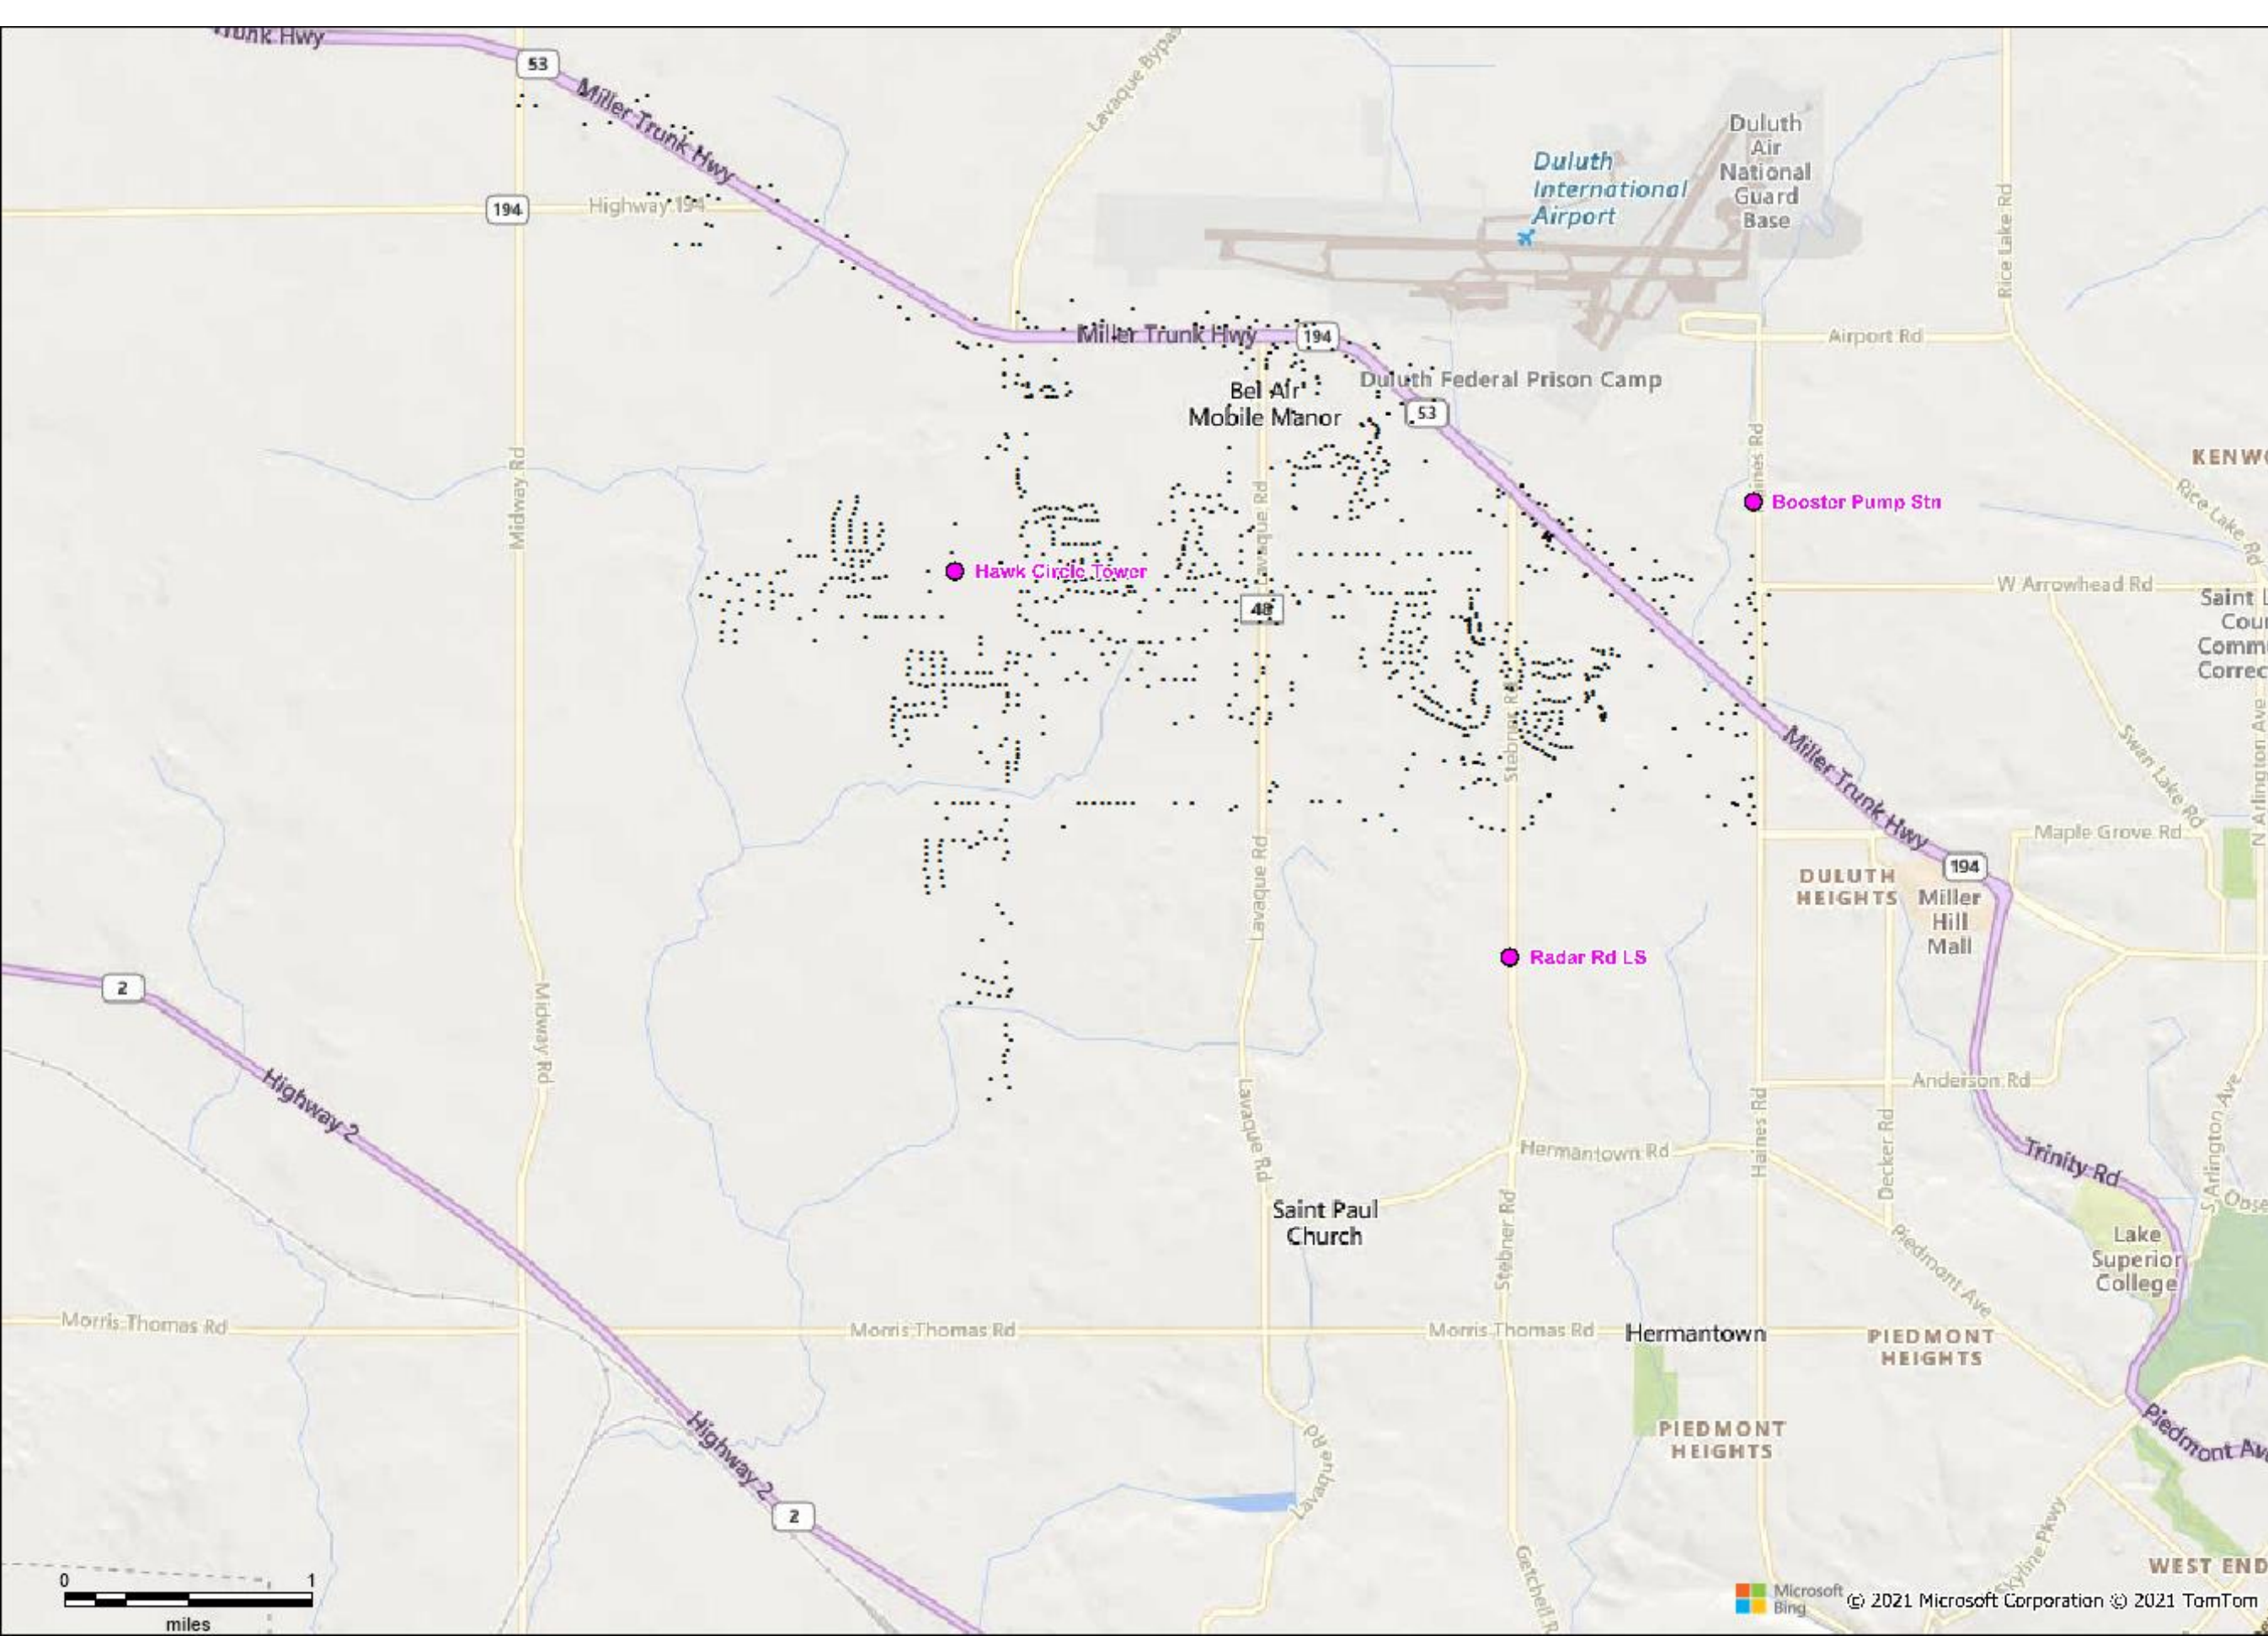

FlexNet Design

Base station and Meter Locations

LEGEND

- Site Location
- Endpoint Location

This propagation study is based on actual information provided by the utility pertaining to meter type, Smart point Location, potential antennae height on structure, structure height, and structure location. Any changes, deletions and/or additions that are not provided to the design engineers during the creation of this design may result in a study that does not correlate to actual field conditions.

Microsoft Bing © 2021 Microsoft Corporation © 2021 TomTom