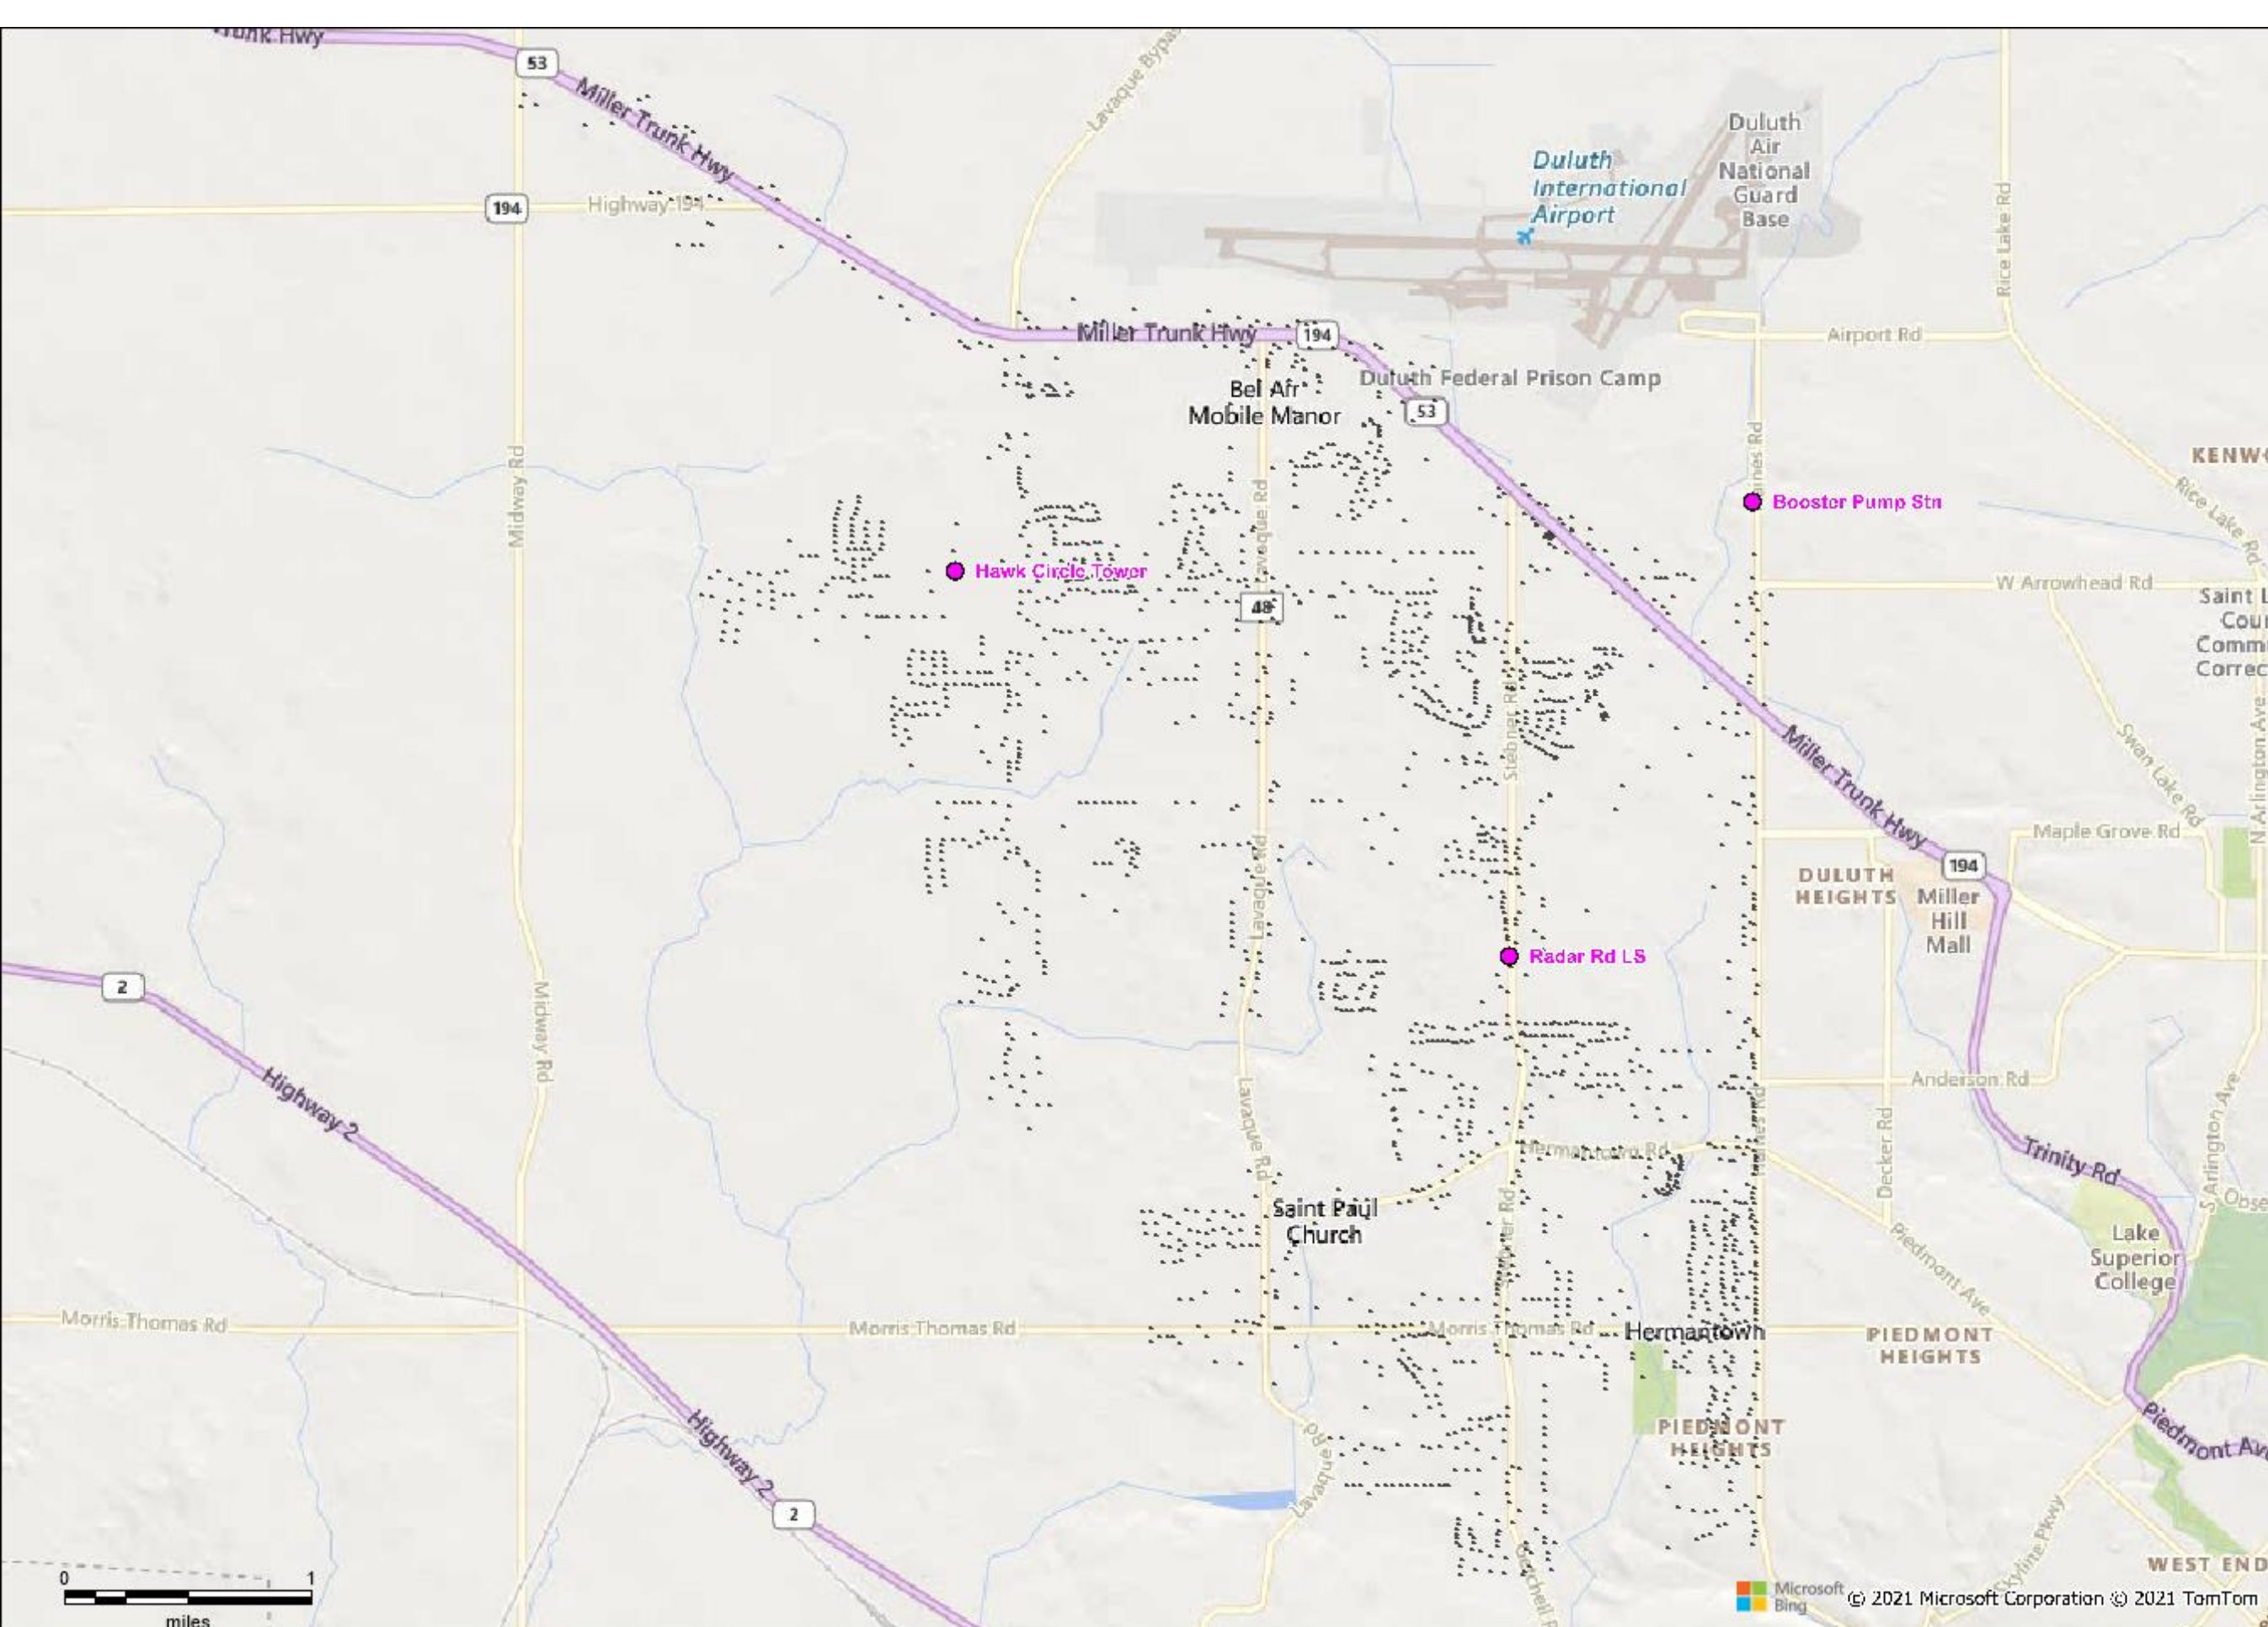

FlexNet Design

Base station and Meter Locations

LEGEND

- Site Location
- Endpoint Location

This propagation study is based on actual information provided by the utility pertaining to meter type, Smart point Location, potential antennae height on structure, structure height, and structure location. Any changes, deletions and/or additions that are not provided to the design engineers during the creation of this design may result in a study that does not correlate to actual field conditions.