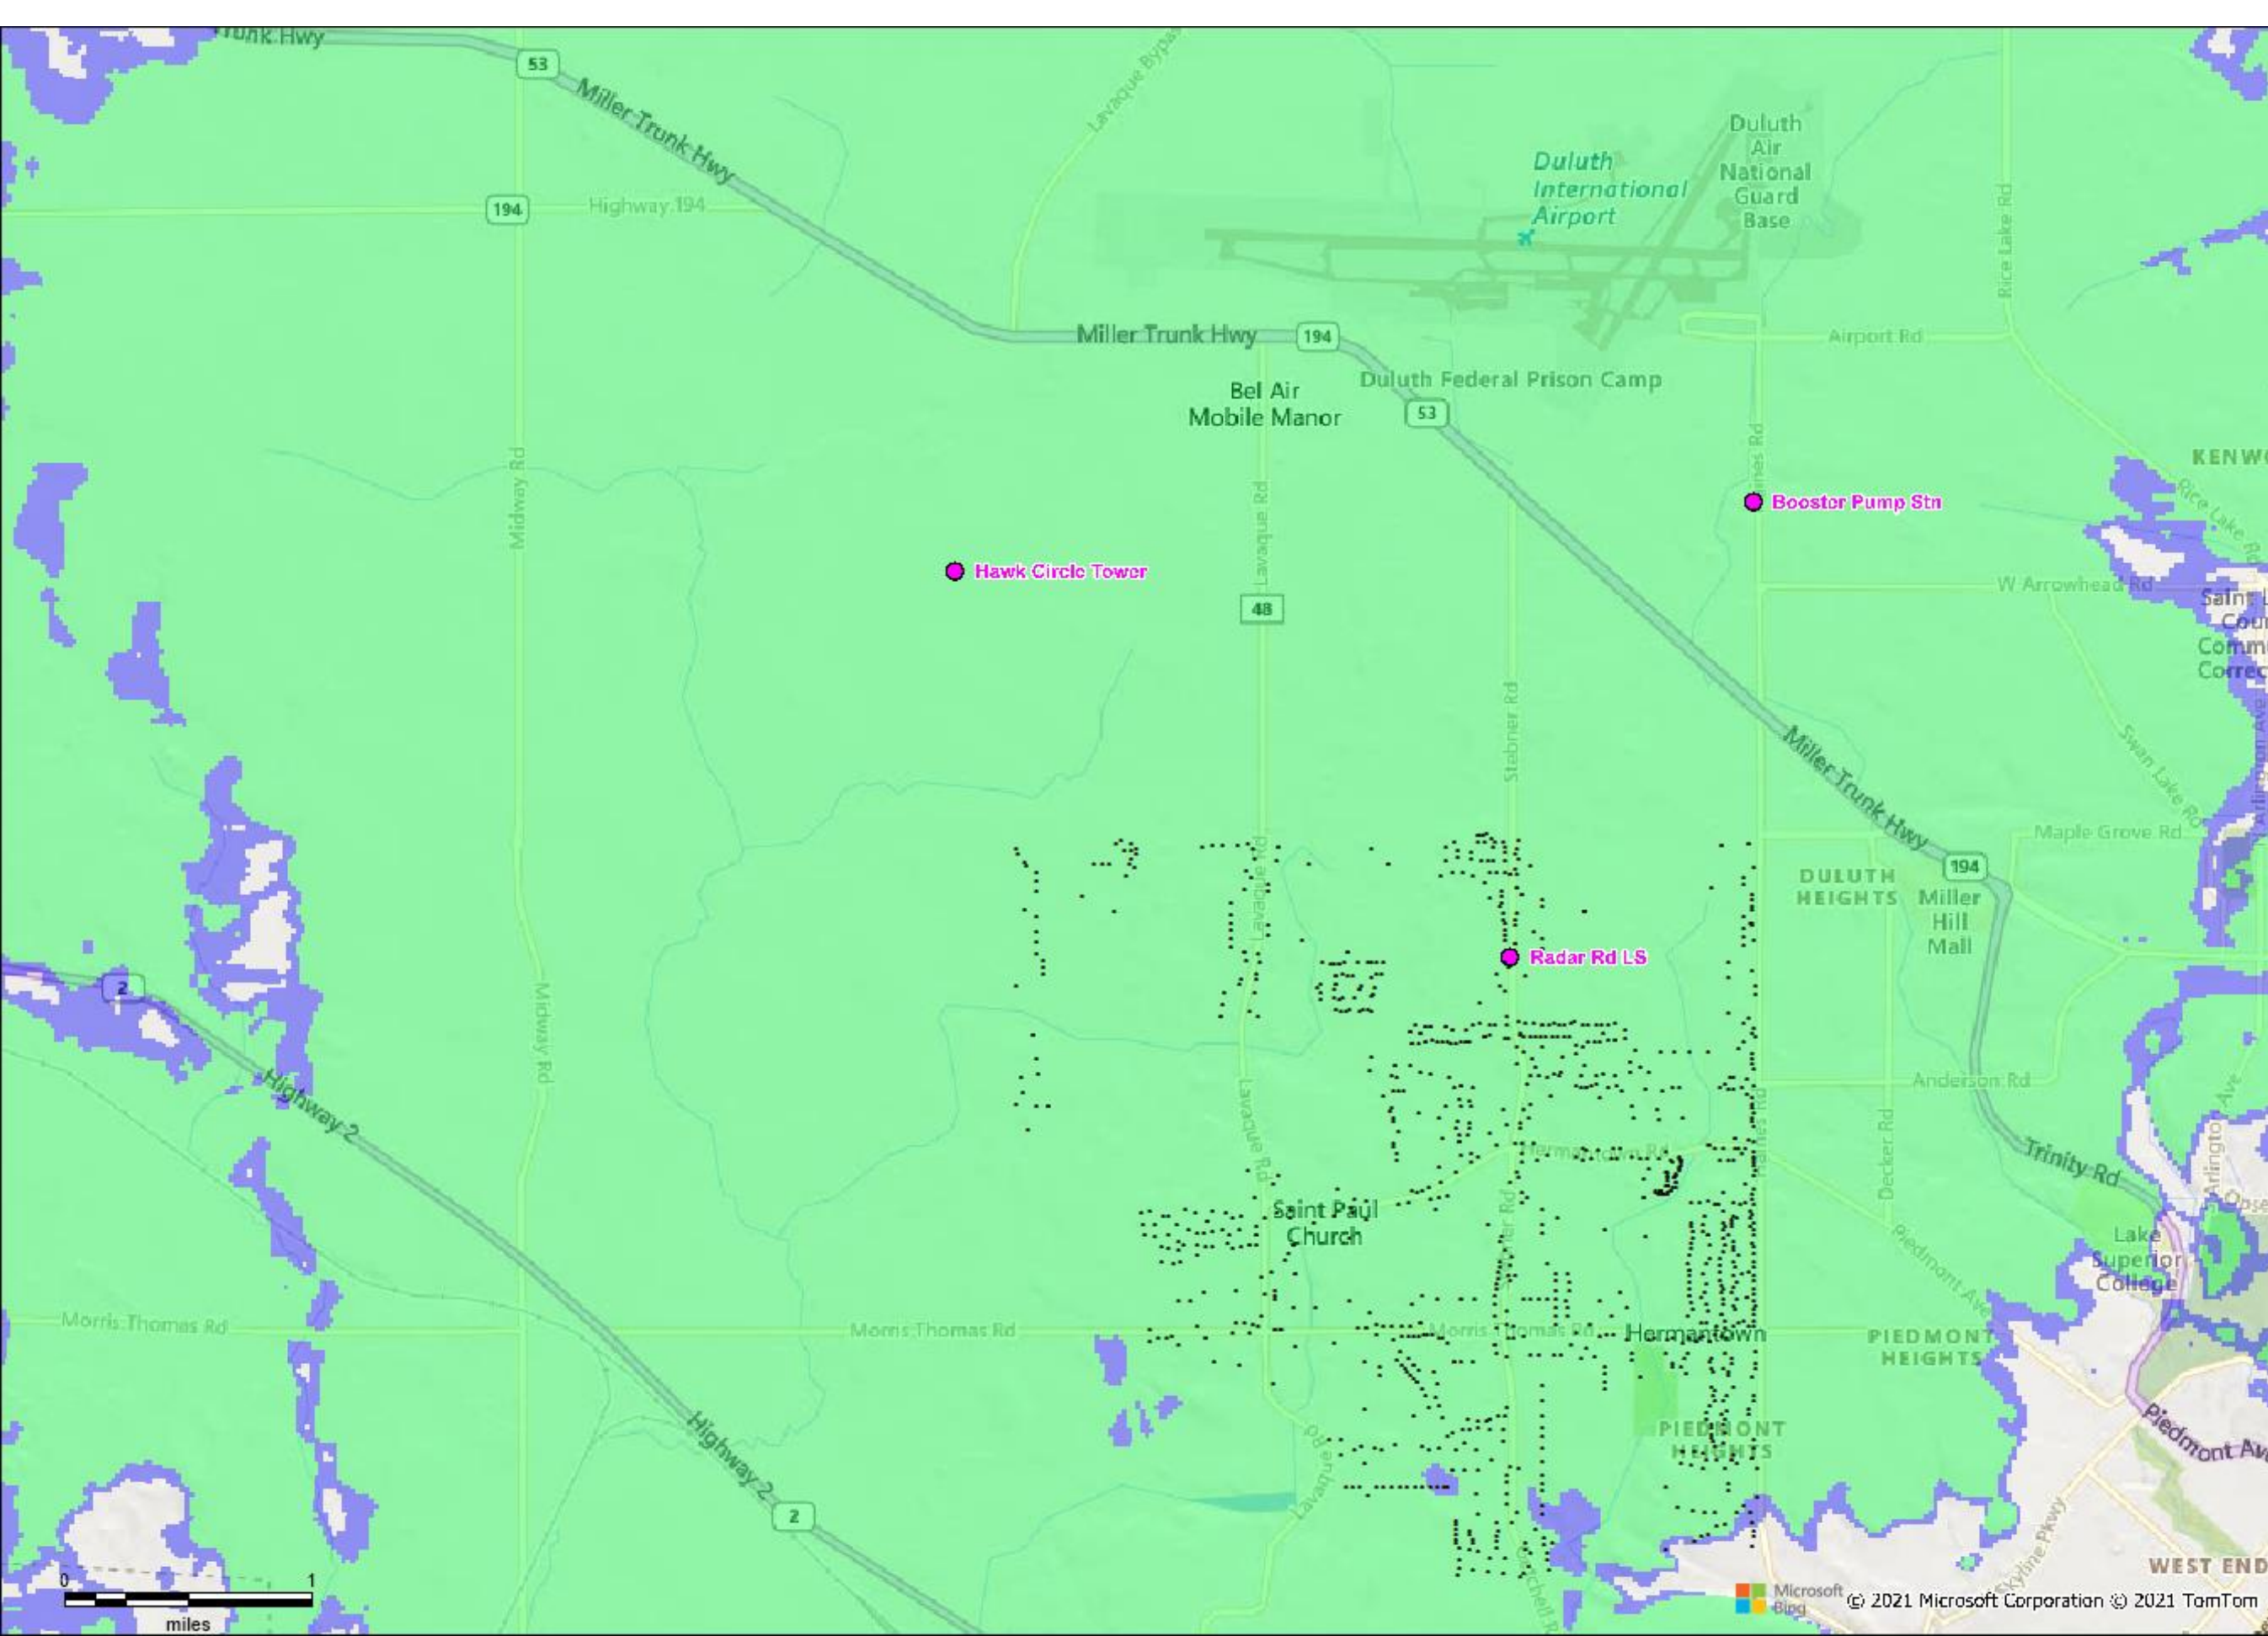

FlexNet Design

Propagation Analysis

11657 – City of Hermantown
Hermantown, MN

RF Engineer: Jeff Lewis
Date: 07/29/2021

Proposed Site Details

Total Site Locations: 3
Total Base station Counts: 3
M400B2 = 3

Design Factors

Flex Net Version: V1
Endpoint Type: Water
Smart point Location: Outside

	Count	%
Total Endpoints Covered	1,146	99.74%
2 Way Coverage	1,118	97.30%
1 Way Coverage	14	2.44%
Total Endpoints Analyzed	1,149	

LEGEND

- Two-way Coverage
- One-way Coverage
- Site Location
- Endpoint Location

This propagation study is based on actual information provided by the utility pertaining to meter type, Smart point Location, potential antennae height on structure, structure height, and structure location. Any changes, deletions and/or additions that are not provided to the design engineers during the creation of this design may result in a study that does not correlate to actual field conditions.