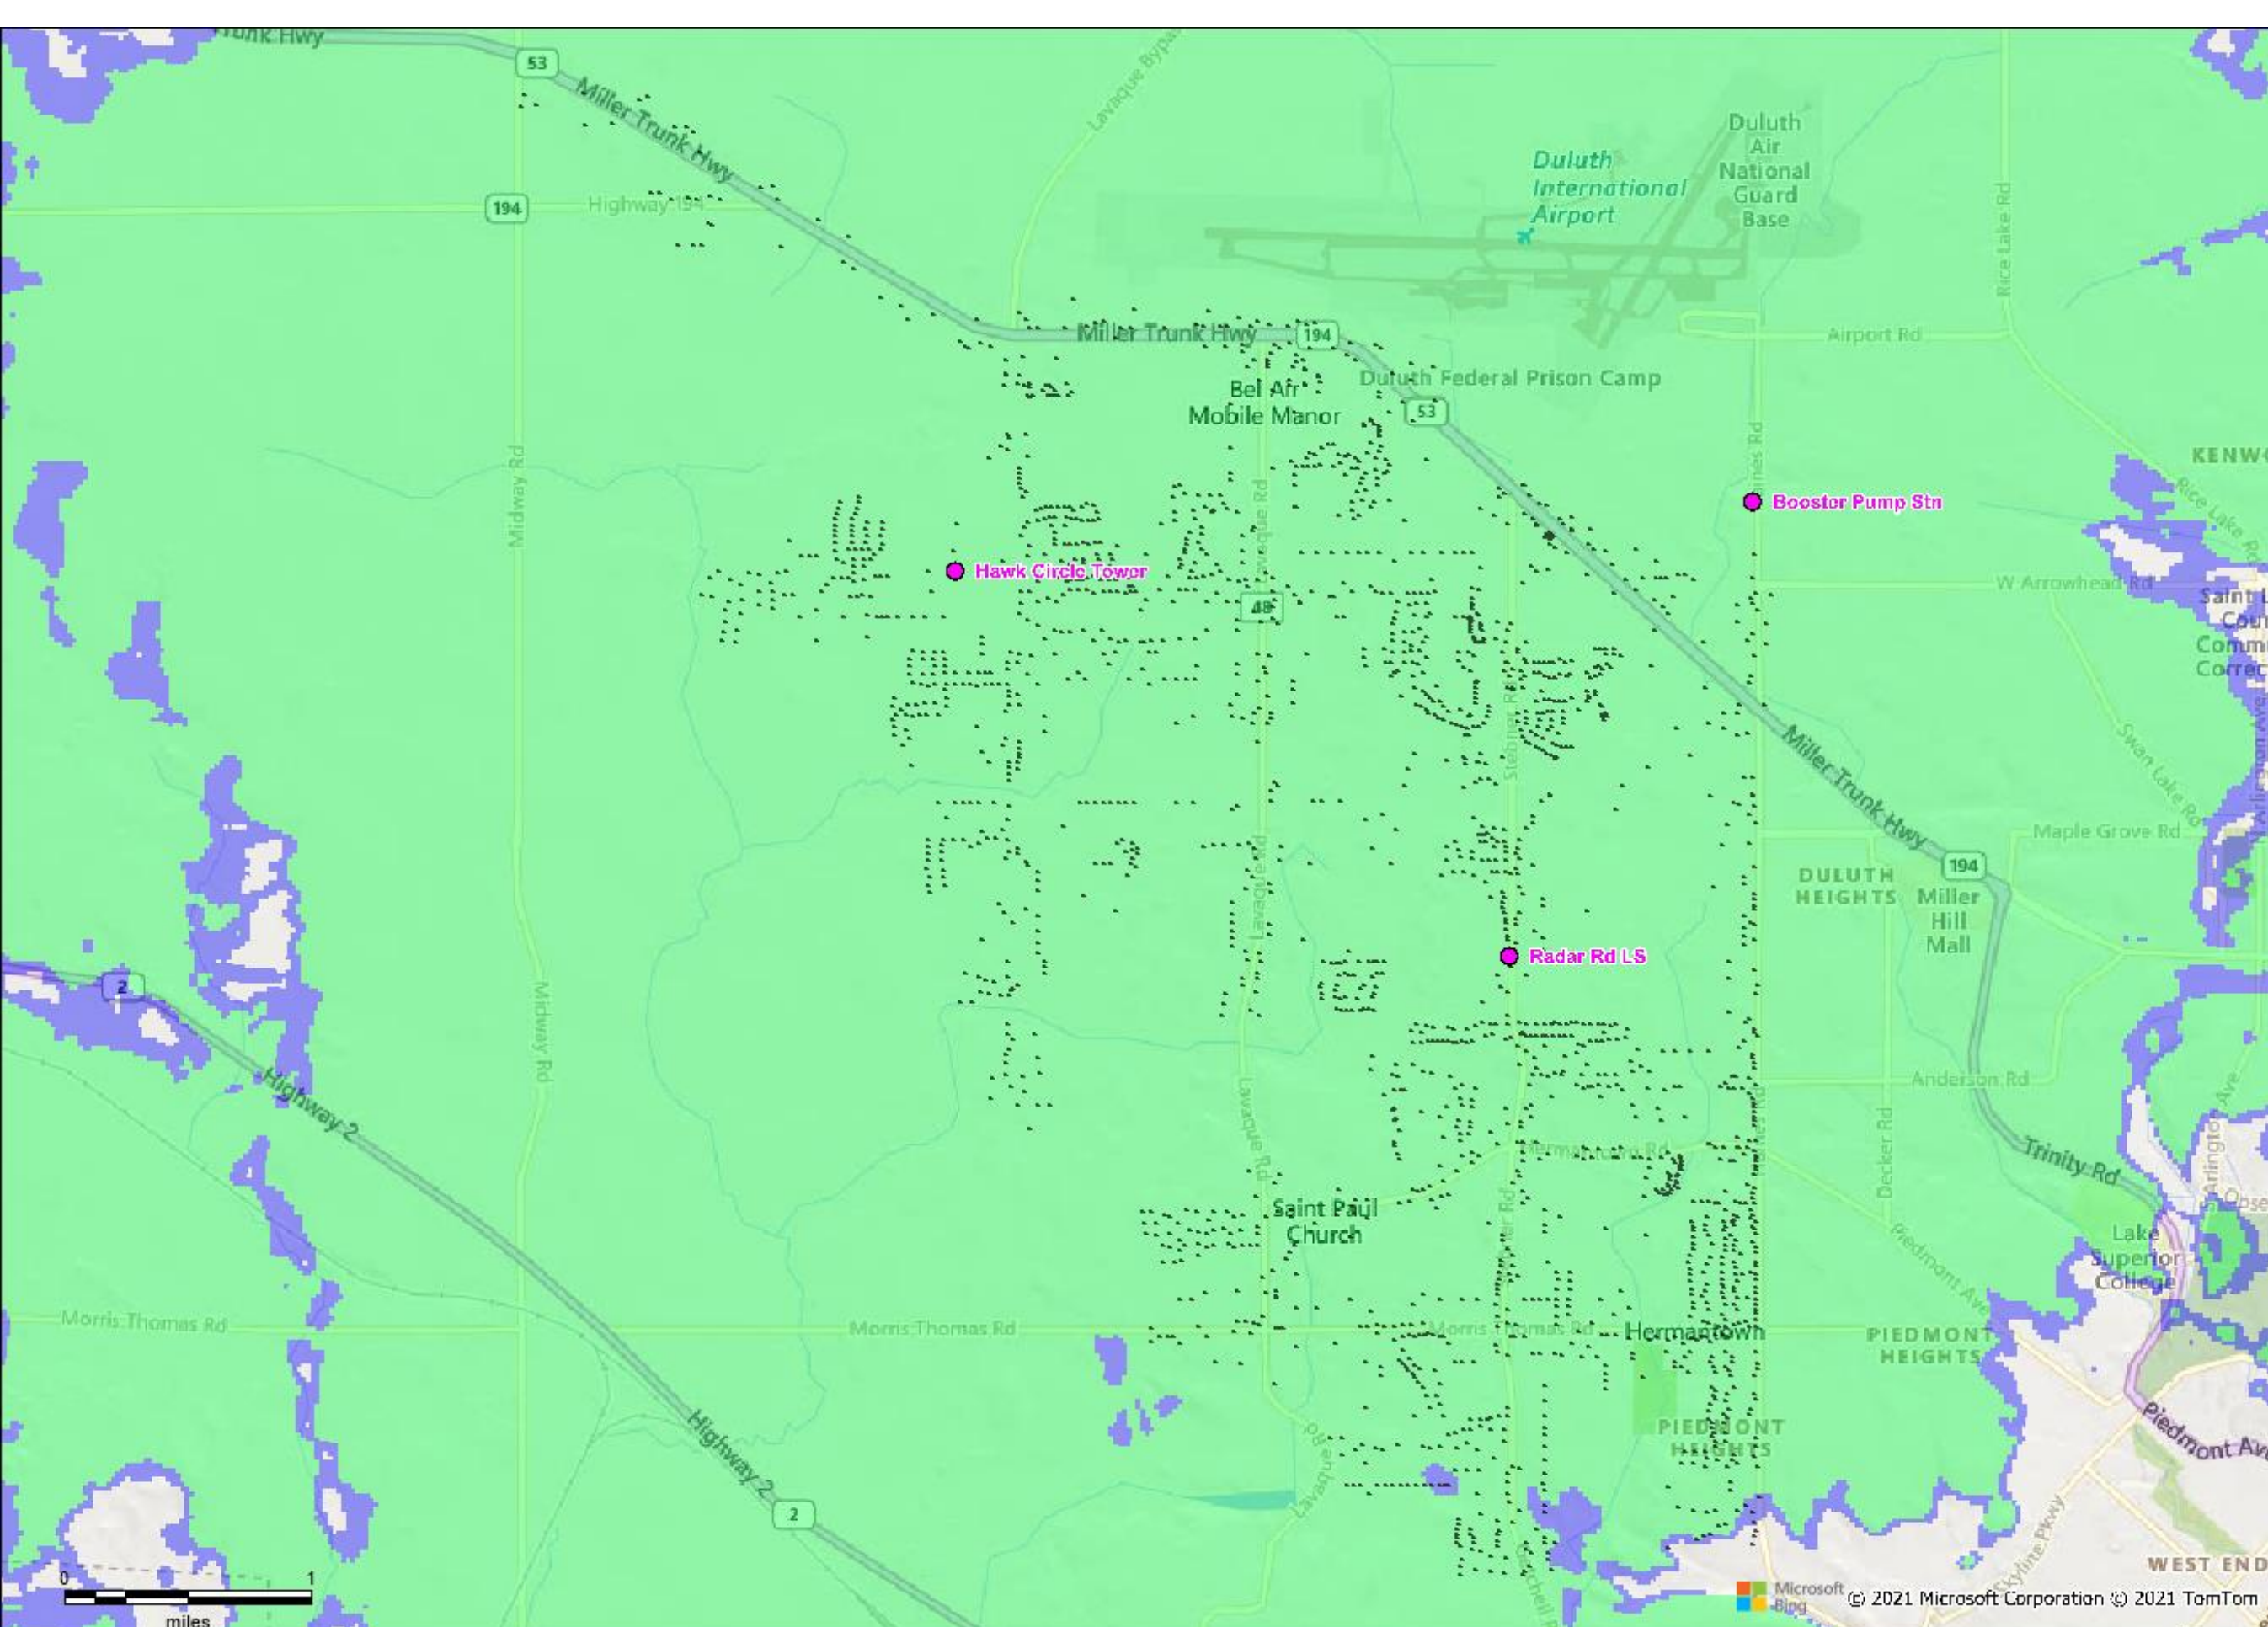

FlexNet Design

Propagation Analysis

Combined Endpoints

**11657 – City of Hermantown
Hermantown, MN**

**RF Engineer: Jeff Lewis
Date: 07/29/2021**

Proposed Site Details

Total Site Locations: 3
Total Base station Counts: 3
M400B2 = 3

Design Factors

Flex Net Version: V1
Endpoint Type: Water
Smart point Location: Inside and Outside

	Count	%
Total Endpoints Covered	2,425	99.88%
2 Way Coverage	2,411	99.29%
1 Way Coverage	14	0.58%
Total Endpoints Analyzed	2,428	

LEGEND

- Two-way Coverage
- One-way Coverage
- Site Location
- Endpoint Location

This propagation study is based on actual information provided by the utility pertaining to meter type, Smart point Location, potential antennae height on structure, structure height, and structure location. Any changes, deletions and/or additions that are not provided to the design engineers during the creation of this design may result in a study that does not correlate to actual field conditions.