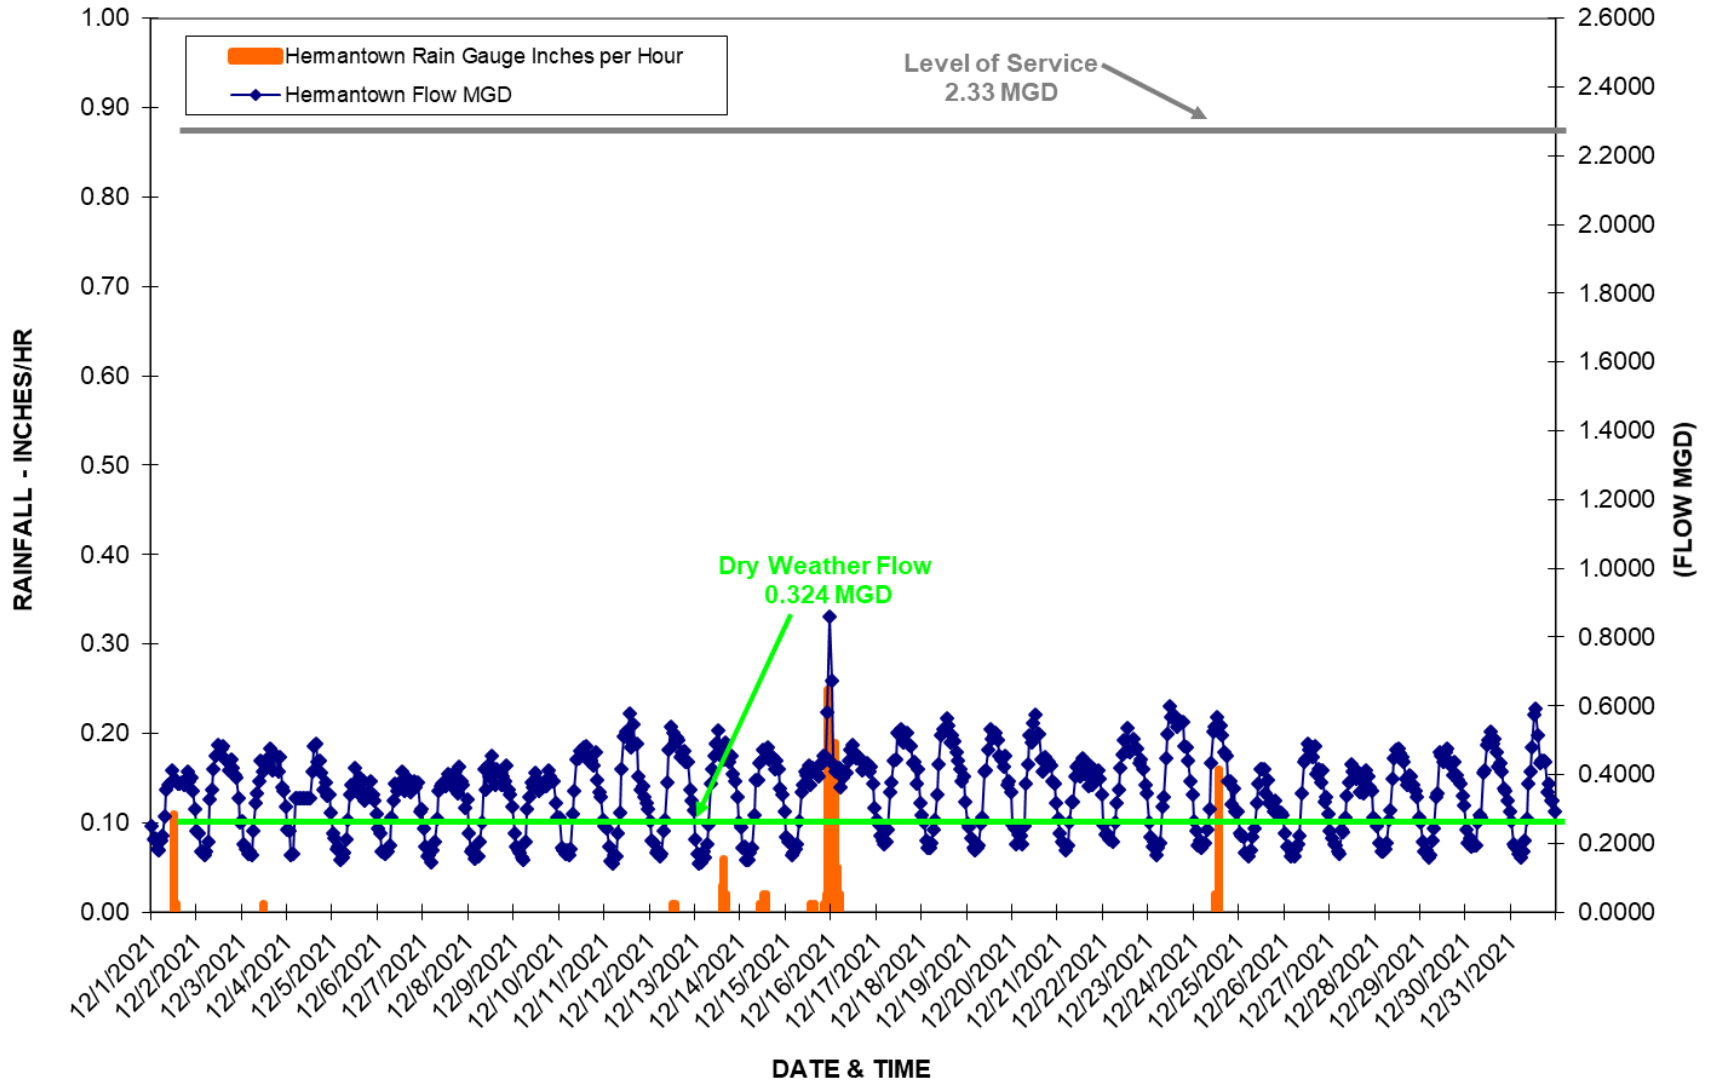

Hermantown Flow - Haines Road December 2021