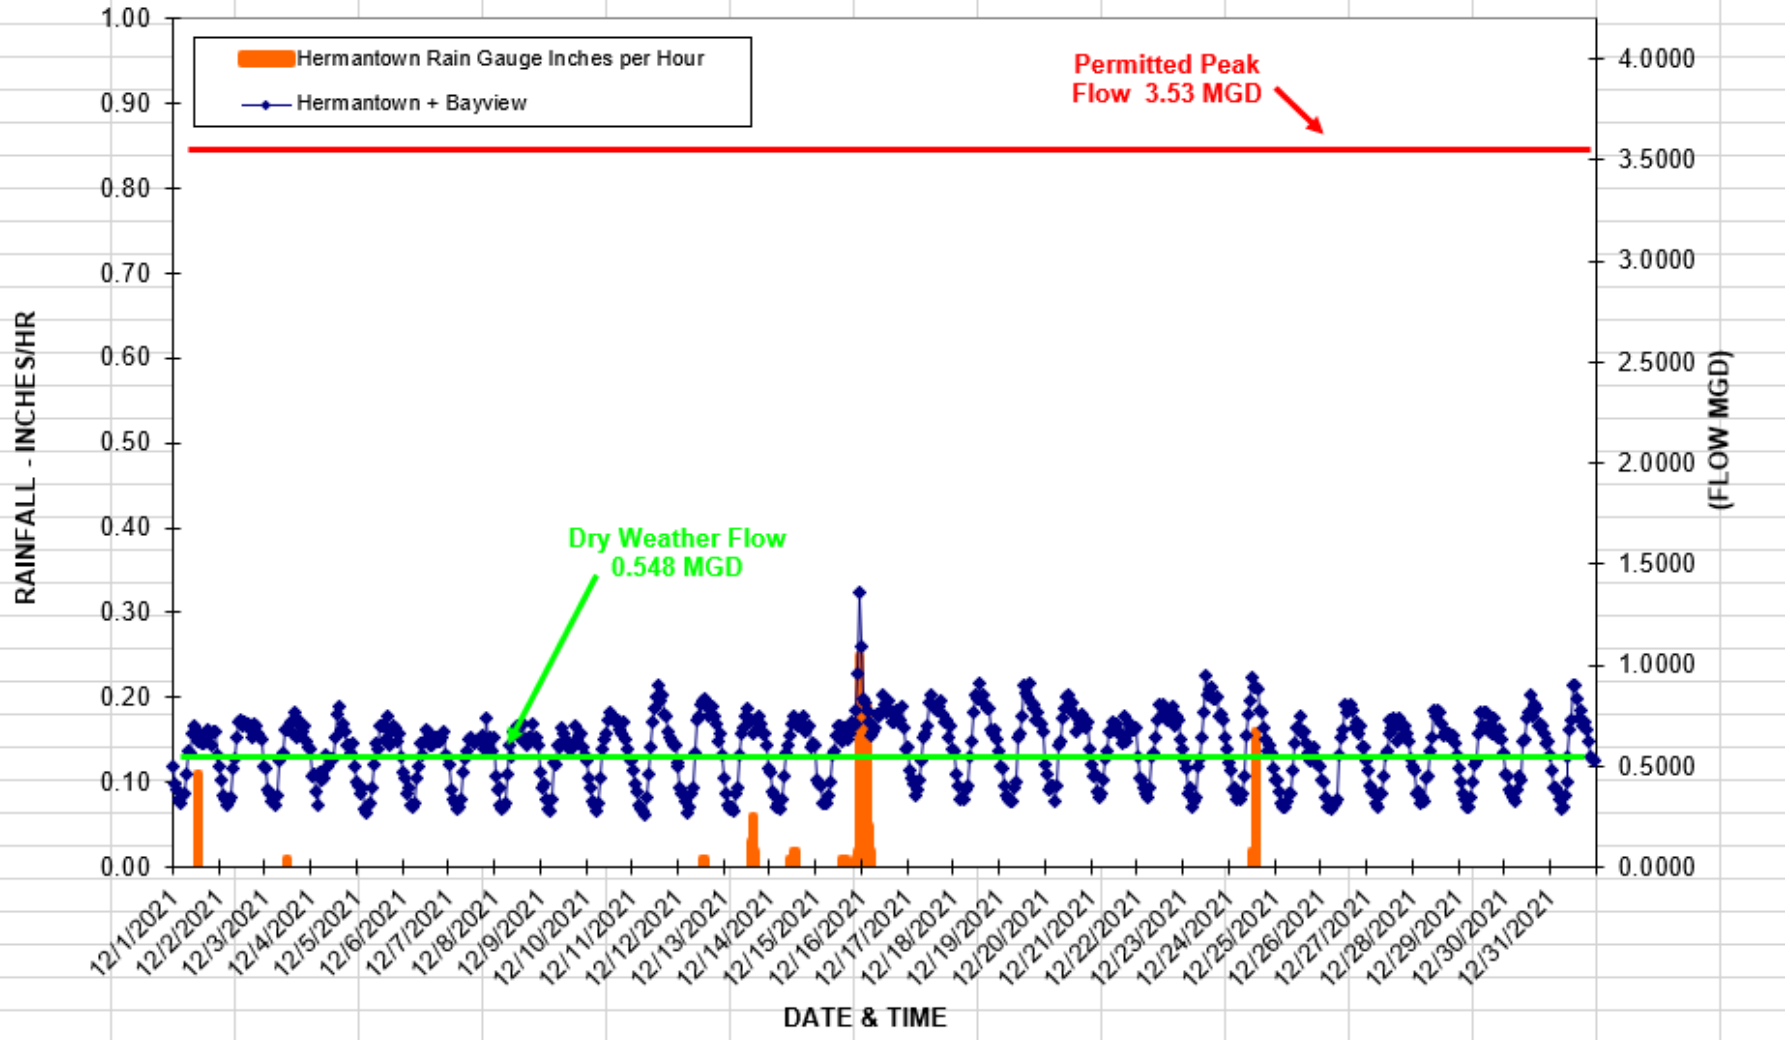

### Hermantown Flow + Bayview December 2021