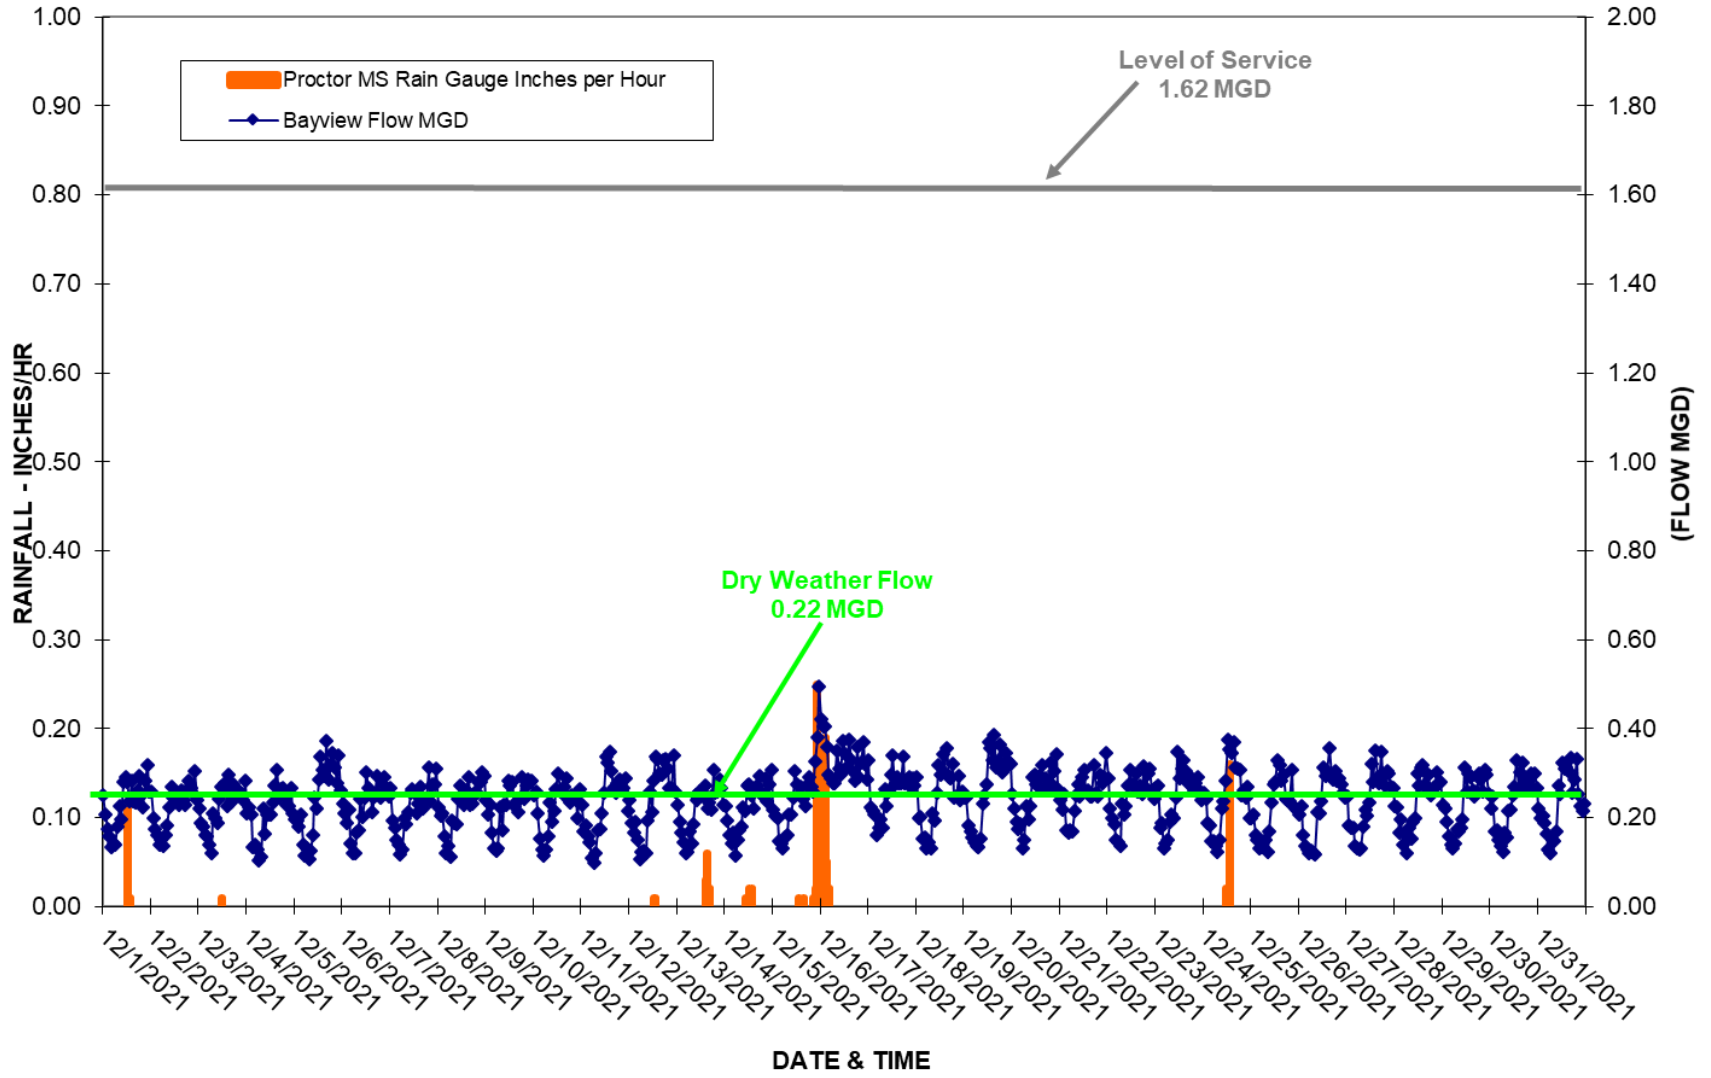

BAYVIEW METERING STATION December 2021